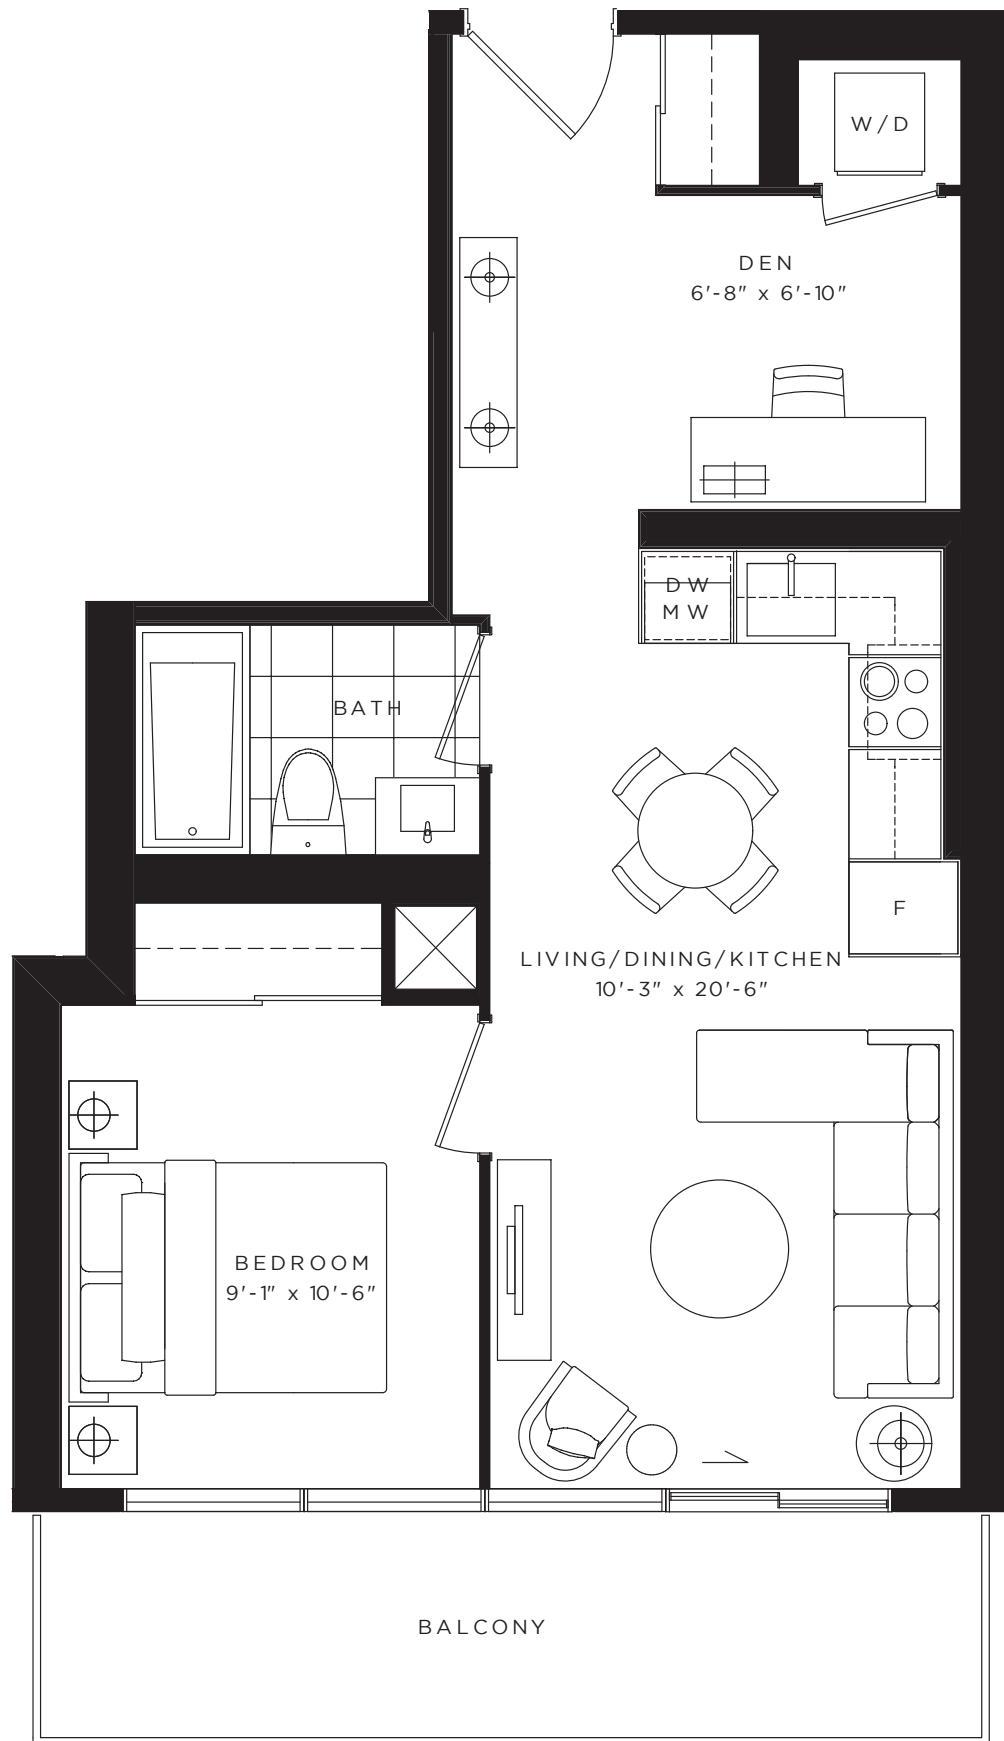

ROSE

ONE BEDROOM + DEN 546 SQ. FT.

FLOORS 8 - 52

All dimensions, specifications and drawings are approximate. Furniture not included. Actual square footage may vary from the stated floor plan. E. & O. E.